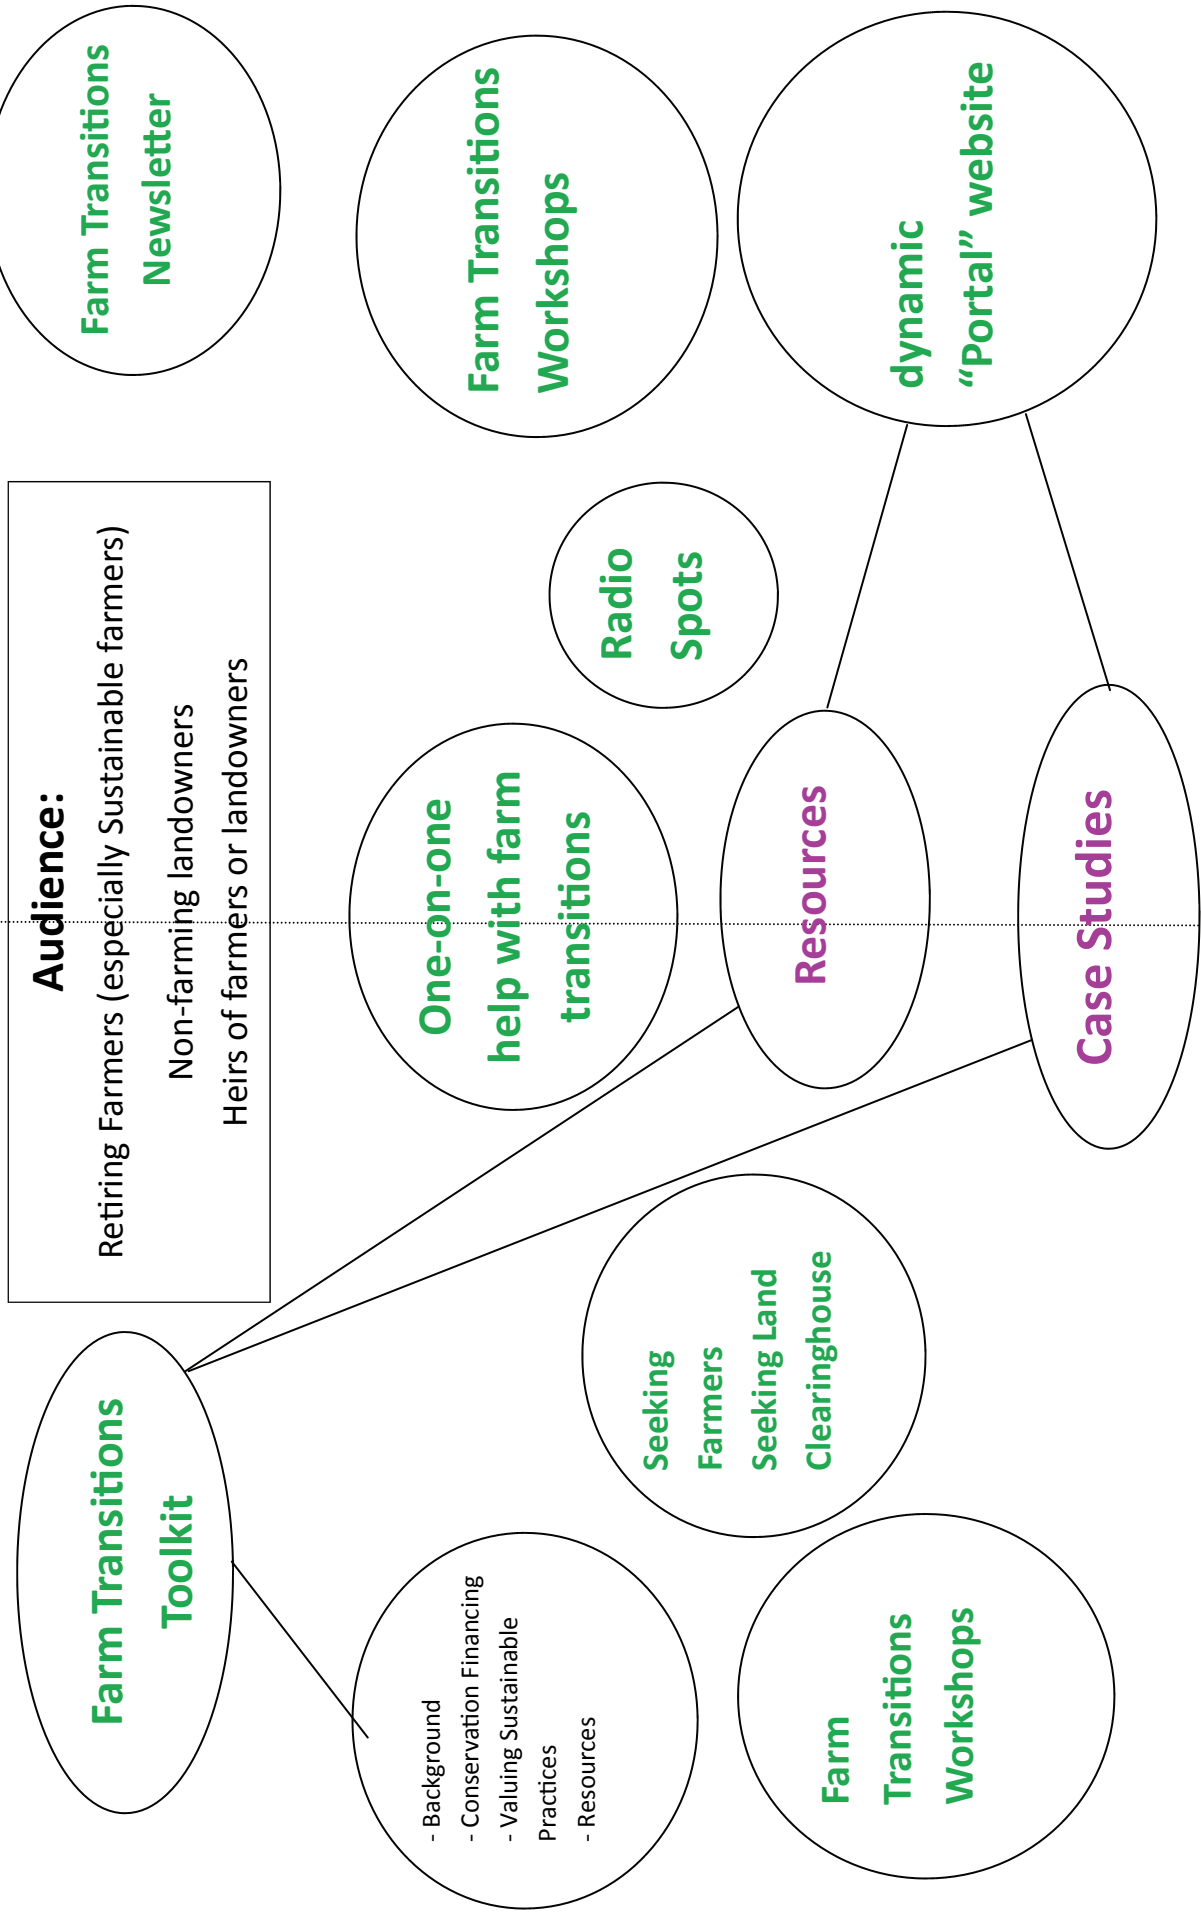

Land Stewardship Project—Minnesota  
Institute for Sustainable Agriculture  
Beginning Farmer & Rancher Development Grant

Renewing the Countryside—Sustainable  
Farming Association  
Risk Management Agency Grant

**Farm Transitions Toolkit**

- Background
- Conservation Financing
- Valuing Sustainable Practices
- Resources

**Audience:**

Retiring Farmers (especially Sustainable farmers)  
Non-farming landowners  
Heirs of farmers or landowners

**One-on-one help with farm transitions**

**Radio Spots**

**dynamic "Portal" website**

**Farm Transitions Workshops**

**Resources**

**Case Studies**

**Seeking Farmers Seeking Land Clearinghouse**

**Farm Transitions Workshops**